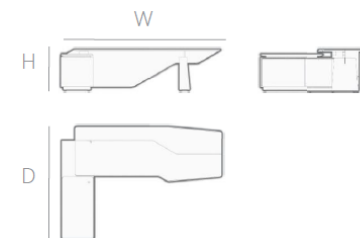

EXECUTIVE DESK

CV-2620L/R-H (2650W x 2060D x 750-1150Hmm)

CV-2920L/R-H (2950W x 2060D x 750-1150Hmm)

CV-2620L/R-F (2650W x 2060D x 750Hmm)

CV-2920L/R-F (2950W x 2060D x 750Hmm)

STORAGE

CV-2308SD (2300W x 450D x 810Hmm)

SOFA

COFFEE TABLE

CV-C1470T-W (1400W x 700D x 450Hmm)

CV-C1407-M (1400W x 700D x 450Hmm)