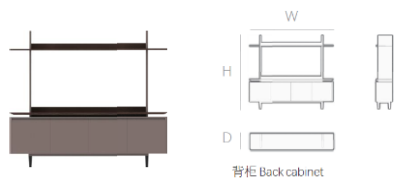

CV-2920L/R-H (2950W x 2060D x 750-1150Hmm)

EXECUTIVE DESK BASIC VERSION

CV-2620L/R-F (2650W x 2060D x 750Hmm)

CV-2920L/R-F (2950W x 2060D x 750Hmm)

STORAGE

CV-2320SD (2300W x 450D x 2000H)

CV-2308SD (2300W x 450D x 810Hmm)