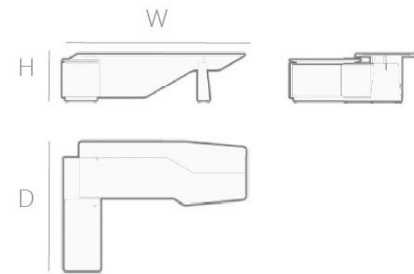

胡桃木小山紋桌面以暖灰色啞光水性漆作對比，綴以不銹鋼電鍍裝飾條的桌面以大理石面的腳座收結，基本型代表的是巧妙的顏色表達。

EXECUTIVE DESK COMFORT VERSION

EXECUTIVE DESK BASIC VERSION

Size: 2650W/2950W 2060W 750H mm

The comfort version offers healthy working experience.